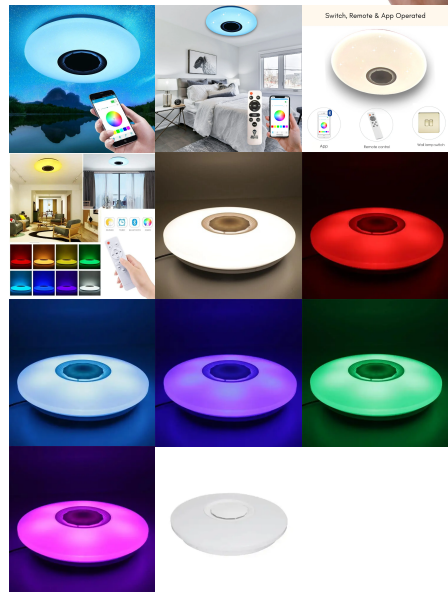

# TABLE OF CONTENTS

**Bluetooth LED Speaker Light** ..... 2

# BLUETOOTH LED SPEAKER LIGHT

## SMART BLUETOOTH SPEAKER CEILING LIGHT | COLOUR CHANGING RGB-W | APP CONTROL+ REMOTE CONTROL

Modern LED Bluetooth Speaker & Ceiling light with high fidelity and high quality sound. Also comes with adjustable RGB lighting so you can create the desired ambience. Perfect for entertaining guests and family at home or office.

- **Modern LED Bluetooth Speaker & Ceiling Light**
- **RGB Colour Selection:** Select from different colours and create the perfect ambience.
- **App/Remote Control:** The speaker can be controlled by the Mobile App or Remote Control - Easy to use.
- **Adjustable Lighting:** Adjustable brightness and colour temperature settings.
- **Premium Speaker built-in** Bluetooth speaker delivers high-fidelity and high-quality sound.
- **Size:** 510mm (W) x 95mm (D)
- **Wattage: (Light) 72W & Speaker (5W)**
- **Lumens:** 5760LM
- **Material:** Plastic Cover + Metal
- **Product Colour:** White
- **Colour Temperature:** 3000K/6500K - Select from Warm White to Cool White & RGB Colours.
- **Applications:** Living Room, Bedroom, Study room, Hotel, Restaurant, Office or Home Theatre.
- **Free Shipping** On Orders Over £50
- **12 Months Warranty Included**