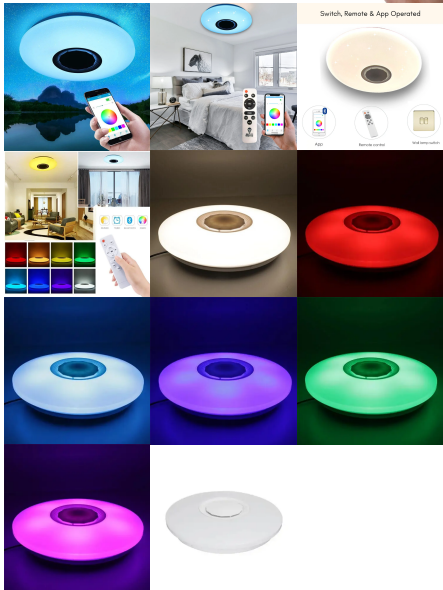

BLUETOOTH LED SPEAKER LIGHT

SMART BLUETOOTH SPEAKER CEILING LIGHT | COLOUR CHANGING RGB-W | APP CONTROL+ REMOTE CONTROL

Modern LED Bluetooth Speaker & Ceiling light with high fidelity and high quality sound. Also comes with adjustable RGB lighting so you can create the desired ambience. Perfect for entertaining guests and family at home or office.

- **Modern LED Bluetooth Speaker & Ceiling Light**
- **RGB Colour Selection:** Select from different colours and create the perfect ambience.
- **App/Remote Control:** The speaker can be controlled by the Mobile App or Remote Control - Easy to use.
- **Adjustable Lighting:** Adjustable brightness and colour temperature settings.
- **Premium Speaker built-in** Bluetooth speaker delivers high-fidelity and high-quality sound.
- **Size:** 510mm (W) x 95mm (D)
- **Wattage: (Light) 72W & Speaker (5W)**
- **Lumens:** 5760LM
- **Material:** Plastic Cover + Metal
- **Product Colour:** White
- **Colour Temperature:** 3000K/6500K - Select from Warm White to Cool White & RGB Colours.
- **Applications:** Living Room, Bedroom, Study room, Hotel, Restaurant, Office or Home Theatre.
- **Free Shipping** On Orders Over £50
- **12 Months Warranty Included**

[Read More](#)

SKU: 14827

Price: ~~£91.67~~ Original price was: £91.67. ~~£83.33~~ Current price is: £83.33. + VAT