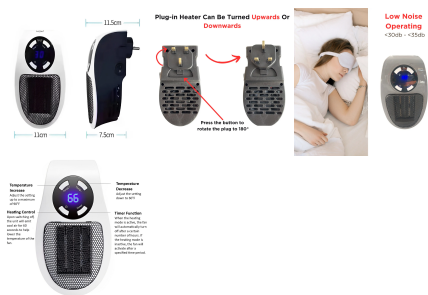

[Read More](#)

SKU: 40883
Price: £10.83 + VAT

UNCATEGORIZED

ELECTRIC PLUG IN MINI WALL HEATER 400W WITH REMOTE - MUG-16 GREY

Specifications:

- **Dimension:** 19 x 11 x 7.5cm
- **Available Colours:** White & Grey or Grey & Black
- **Power:** AC220-240V
- **Wattage:** 400W
- **Plug Type:** UK plug with Remote control
- **Timer Setting:** 1 - 12 Hours
- **Auto Shut Off Protection**
- **Remote Control Included**
- **2 x Fan Speed Setting**
- **Temperature Setting:** 15°C - 32°C
- **UK Plug**
- **12 Month Warranty Included**
- **Free Delivery Over £50**

[Read More](#)

SKU: 48551

Price: £10.83 + VAT

ELECTRIC PLUG IN MINI WALL HEATER 400W WITH REMOTE - MUG-16 WHITE

Specifications:

- **Dimension:** 19 x 11 x 7.5cm
- **Available Colours:** White & Grey or Grey & Black
- **Power:** AC220-240V
- **Wattage:** 400W
- **Plug Type:** UK plug with Remote control
- **Timer Setting:** 1 - 12 Hours
- **Auto Shut Off Protection**
- **Remote Control Included**
- **2 x Fan Speed Setting**
- **Temperature Setting:** 15°C - 32°C
- **UK Plug**
- **12 Month Warranty Included**
- **Free Delivery Over £50**

[Read More](#)

SKU: 40883
Price: £10.83 + VAT

INDEX

E

Electric Plug In Mini Wall Heater 400W With Remote - MUG-16 Grey 2, 4

Electric Plug In Mini Wall Heater 400W With Remote - MUG-16 White 2, 4