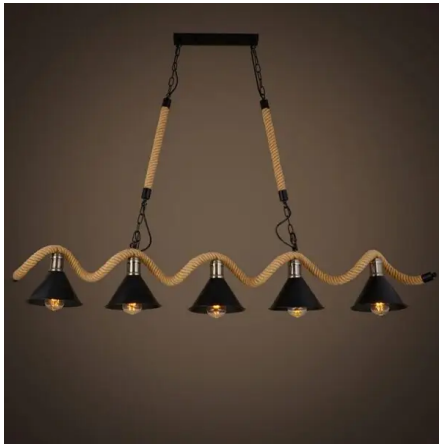

KITCHEN ISLAND PENDANT LIGHT - CP18

Specification

Size: L1150mm x W250mm x H1500mm

Colour: Stainless Steel Chrome And Smoke Grey Glass

Bulbs/LED: AC220~240V - 9xE14 Bulbs

[Read More](#)

SKU: 14426

Price: ~~£412.50~~ Original price was: £412.50. £245.83 Current price is: £245.83. + VAT