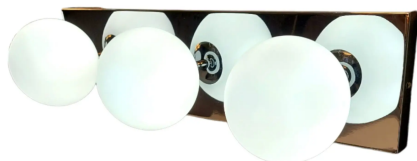

Specifications:

- **Dimensions:** L 600 x H 127 x D 174mm
- **Material:** Chrome Metal & Milky Frosted White Glass
- **Recommended Bulb:** 3 x G9 LED Bulbs are required. *Bulbs Not Included*.
- **Installation:** Can be used as a Wall Light or Ceiling Light
- **Voltage:** AC 220-240V
- **Free Shipping** On Orders Over £50
- **12 Month Warranty Included**

[Read More](#)

SKU: 41307

Price: £104.17 + VAT