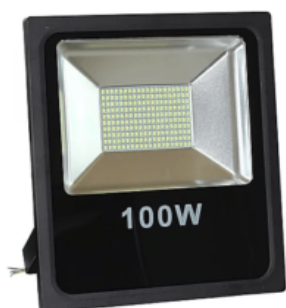

IP Grade: IP44(outdoor using)

Input voltage: 110-240VAC

Power: 12.5W

Color temperature : 6500K

Lumen : 1350lm

Product Size : 12x12x20cm

Average weight(1pc) : 0.67kg

[Read More](#)

SKU: 6973

Price: £29.17 + VAT

DAYLIGHT WHITE FLOODLIGHT - MODEL: 033 - 100W

033 - 100W FLOODLIGHT

£60.00Price

1. Covers colour:Black
2. LED Light Source: San'an SMD 5730(0.5W/piece)
3. Input Voltage (V): AC90V - AC265V
4. Lamp Power (W): 100w 100% Power
5. IP Rating: IP65, 100w PF0.8-0.9
6. Led Luminous Efficiency (lm/w) :55 - 60LM/W
7. CRI (Ra>);: 70
8. Colour Temperature (CCT): 6000k(±500)
9. Beam Angle(°): 120
- 10.Working Temperature(?;): -40-50
- 11.Led Working Lifetime(Hour): ?35000