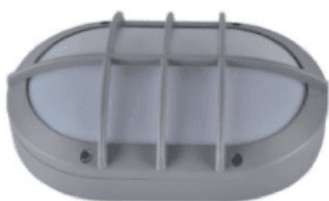

12 MONTHS GUARANTEE

[Read More](#)

SKU: 24862

Price: £20.83 - £29.17 + VAT

BL10 / BB10 IP65 BULKHEAD

[Read More](#)

SKU: 571146

Price: £20.83 - £29.17 + VAT

BL11 IP65 BULKHEAD

SPECIFICATIONS

1. Wattage: LED 12W
2. Size: L185*W80*H280
3. Colour Temperature: 2700k + 6500k
4. Material: Aluminium Grey/Black
5. Voltage: 85V - 265V

12 MONTHS GUARANTEE

[Read More](#)