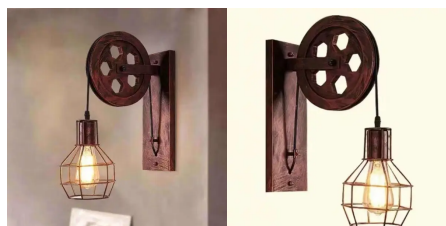

LIFTING PULLEY VINTAGE LAMP WALL LIGHT - WL020-30

Specification

Size: 300x250mm

Colour: retro - ancient red

Bulbs/LED: AC220~240V - 1xE27 Bulbs

[Read More](#)

SKU: 15925

Price: £33.33 + VAT