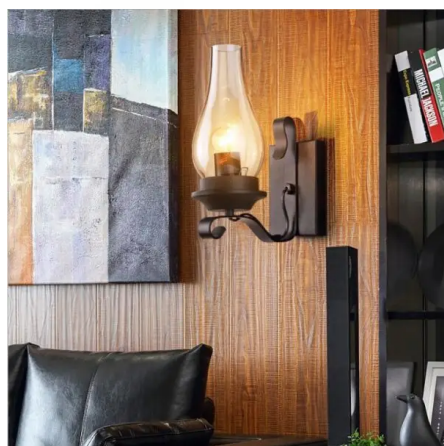

MODERN GOLD WALL LIGHT CODE: WLO20-15

With our Modern gold wall light, you get a beautiful efficient LED light with a classical and contemporary design. Decorative style that with compliment a industrial theme with its sleek style ideal within a professional or minimalistic setting.