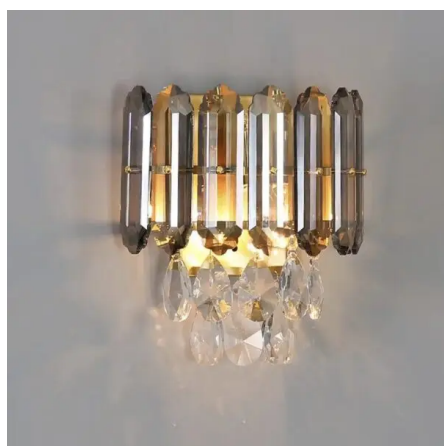

Specification

Size: 3x D200xH250mm

Colour: Stainless Steel Chrome and Clear Crystal

Bulbs/LED: AC220~240V - 3xE14 Bulbs

[Read More](#)

SKU: 734798

Price: £116.67 + VAT

CRYSTAL CHANDELIER WALL LIGHT - CH239/2G

Specification

Size: 260x330mm

Colour: Gold

Crystal: Clear K9 crystals and smoke grey

Bulbs/LED: AC220~240V - 2xE14 Bulbs at 12W

[Read More](#)

SKU: 14718

Price: £66.67 + VAT