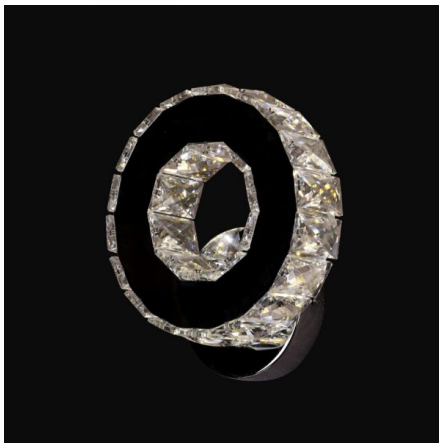

CRYSTAL WALL LIGHT CIRCULAR - CH91

Specification

Size: 180x140

Wattage: 18W+18W

Colour: Stainless Steel Chrome

Crystal: Clear K9 crystals

LED: AC85~265V

LED three colour : warm white 2700 + daylight white 4000 + cool white 7000K

[Read More](#)

SKU: 3156

Price: ~~£75.00~~ Original price was: £75.00. £54.17 Current price is: £54.17. + VAT