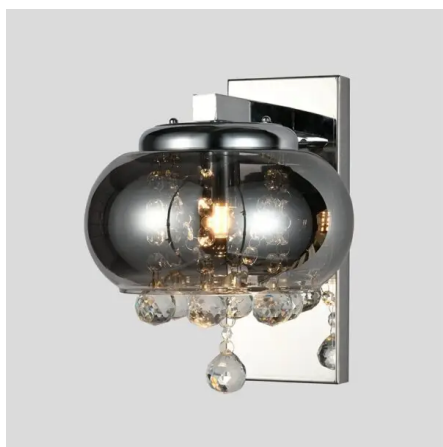

Size: 350x200mm

Colour: Carbon Steel Iron Gold

Crystal: Sunflower tablets clear K9 crystals

Bulbs/LED: AC220~240V - 3xG9 Bulbs

[Read More](#)

SKU: 15222

Price: £70.83 + VAT

SINGLE SMOKE GREY WALL LIGHT - CP57

Specification

Size: D200xH250mm

Colour: Stainless Steel Chrome and Clear Crystal

Bulbs/LED: AC220~240V - 1xE14 Bulbs

[Read More](#)

SKU: 15142

Price: £40.83 + VAT

DOUBLE SMOKE GREY WALL LIGHT - CP58

Specification

Size: 2x D200xH250mm

Colour: Stainless Steel Chrome and Clear Crystal

Bulbs/LED: AC220~240V - 2xE14 Bulbs

[Read More](#)

SKU: 59885

Price: £70.83 + VAT

TRIPLE SMOKE GREY WALL LIGHT - CP59