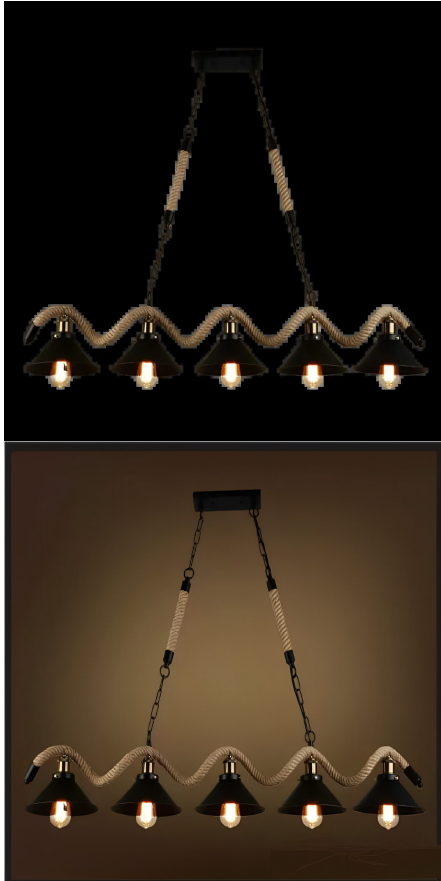

INDUSTRIAL STYLE BAR ROPE CHANDELIER CP103

Specifications for CP103:

Size: length 1400mm

Material: rope black hardware gold bronze base

Voltage: AC220-240V 5 * E27 Bulbs

without bulb with wago connector with earth wire

[Read More](#)

SKU: 41013

Price: £216.67 + VAT