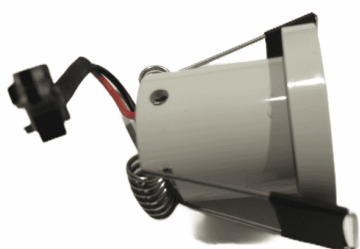

1. Blue internal LED light
2. 3 Watts
3. Brushed satin nickel finish

[Read More](#)

SKU: 11627

Price: £4.16 + VAT

MINI FROSTED/TRANSPARENT SPOTLIGHT - BLUE LED MODEL : 8058-3

Blue internal LED light
3 Watts
Frosted/Transparent finish

[Read More](#)

SKU: 11620

Price: £4.16 + VAT

MINI WHITE LED SPOTLIGHT - BLUE LED MODEL : A708-1

1. Blue internal LED light
2. 1 watt
3. White finish

[Read More](#)

SKU: 11612

Price: £4.16 + VAT

MINI WHITE / TRANSPARENT SPOTLIGHT - BLUE LED MODEL : 8033-3

1. Blue internal LED light
2. 3 watts
3. Transparent/White finish

[Read More](#)

SKU: 11605

Price: £4.16 + VAT

MINI GLOSS GUNMETAL GREY SPOTLIGHT - GREEN LED MODEL : 8082-3