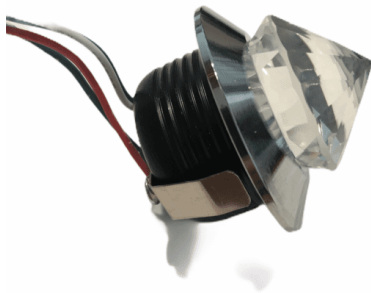

### MINI CRYSTAL SILVER SPOTLIGHT - RGB COLOUR CHANGING LED MODEL : 8328SILV

1. RGB Colour changing LED light
2. 3 Watts
3. Silver finish
4. Small (Mini)
5. Easily installed
6. Lightweight
7. Indoor Use
8. Optimal Energy Saving
9. Cheap & Affordable

### MINI ROSE GOLD FLOWER SPOTLIGHT - GREEN LED MODEL : 83022-3

1. Green LED light
2. 3 Watts
3. Crystal Rose gold finish

Ideal for home and indoor use

[Read More](#)

**SKU:** 11646

**Price:** £4.16 + VAT

## MINI BLACK GLOSS SPOTLIGHT - WARM WHITE LED MODEL : 8082BK

1. Warm white LED light
2. 3 Watts
3. Gloss Black Finish

[Read More](#)

**SKU:** 11634

**Price:** £4.16 + VAT

## MINI BRUSHED SATIN NICKEL SPOTLIGHT - BLUE LED MODEL : 8082-3

1. Blue internal LED light
2. 3 Watts
3. Brushed satin nickel finish

[Read More](#)

**SKU:** 11627

**Price:** £4.16 + VAT