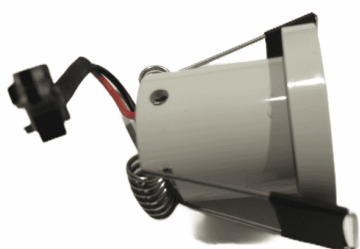

## MINI BRUSHED SATIN NICKEL SPOTLIGHT - BLUE LED MODEL : 8082-3

1. Blue internal LED light
2. 3 Watts
3. Brushed satin nickel finish

[Read More](#)

**SKU:** 11627

**Price:** £4.16 + VAT

## MINI FROSTED/TRANSPARENT SPOTLIGHT - BLUE LED MODEL : 8058-3

Blue internal LED light  
3 Watts  
Frosted/Transparent finish

[Read More](#)

**SKU:** 11620

**Price:** £4.16 + VAT

## MINI WHITE LED SPOTLIGHT - BLUE LED MODEL : A708-1

1. Blue internal LED light
2. 1 watt
3. White finish

[Read More](#)

**SKU:** 11612

**Price:** £4.16 + VAT