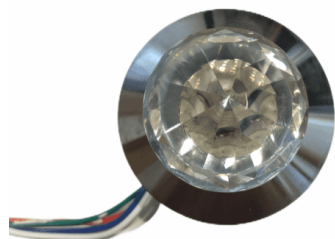

TABLE OF CONTENTS

Mini Spotlights 2

MINI SPOTLIGHTS

MINI CRYSTAL SILVER SPOTLIGHT - RGB COLOUR CHANGING LED MODEL : 8328SILV

1. RGB Colour changing LED light
2. 3 Watts
3. Silver finish
4. Small (Mini)
5. Easily installed
6. Lightweight
7. Indoor Use
8. Optimal Energy Saving
9. Cheap & Affordable

[Read More](#)

SKU: 11654

Price: £4.16 + VAT

MINI ROSE GOLD FLOWER SPOTLIGHT - GREEN LED MODEL : 83022-3

1. Green LED light
2. 3 Watts
3. Crystal Rose gold finish

Ideal for home and indoor use

[Read More](#)

SKU: 11646

Price: £4.16 + VAT

MINI BLACK GLOSS SPOTLIGHT - WARM WHITE LED MODEL : 8082BK

1. Warm white LED light
2. 3 Watts
3. Gloss Black Finish

[Read More](#)

SKU: 11634

Price: £4.16 + VAT

MINI BRUSHED SATIN NICKEL SPOTLIGHT - BLUE LED MODEL : 8082-3

1. Blue internal LED light
2. 3 Watts
3. Brushed satin nickel finish

[Read More](#)

SKU: 11627

Price: £4.16 + VAT

MINI FROSTED/TRANSPARENT SPOTLIGHT - BLUE LED MODEL : 8058-3

Blue internal LED light
3 Watts
Frosted/Transparent finish