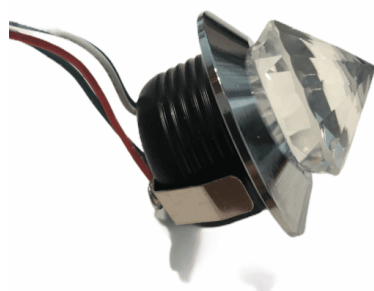

TABLE OF CONTENTS

Mini Spotlights 2

MINI SPOTLIGHTS

MINI CRYSTAL SILVER SPOTLIGHT - RGB COLOUR CHANGING LED MODEL : 8328SILV

1. RGB Colour changing LED light
2. 3 Watts
3. Silver finish
4. Small (Mini)
5. Easily installed
6. Lightweight
7. Indoor Use
8. Optimal Energy Saving
9. Cheap & Affordable

[Read More](#)

SKU: 11654

Price: £4.16 + VAT

MINI ROSE GOLD FLOWER SPOTLIGHT - GREEN LED MODEL : 83022-3

1. Green LED light
2. 3 Watts
3. Crystal Rose gold finish

Ideal for home and indoor use

[Read More](#)

SKU: 11646

Price: £4.16 + VAT

MINI BLACK GLOSS SPOTLIGHT - WARM WHITE LED MODEL : 8082BK

1. Warm white LED light
2. 3 Watts
3. Gloss Black Finish

[Read More](#)

SKU: 11634

Price: £4.16 + VAT

MINI BRUSHED SATIN NICKEL SPOTLIGHT - BLUE LED MODEL : 8082-3

1. Blue internal LED light
2. 3 Watts
3. Brushed satin nickel finish

[Read More](#)

SKU: 11627

Price: £4.16 + VAT

MINI FROSTED/TRANSPARENT SPOTLIGHT - BLUE LED MODEL : 8058-3

Blue internal LED light
3 Watts
Frosted/Transparent finish