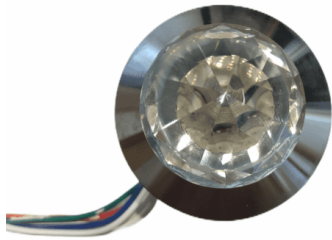

### MINI CRYSTAL SILVER SPOTLIGHT - RGB COLOUR CHANGING LED MODEL : 8328SILV

1. RGB Colour changing LED light
2. 3 Watts
3. Silver finish
4. Small (Mini)
5. Easily installed
6. Lightweight
7. Indoor Use
8. Optimal Energy Saving
9. Cheap & Affordable

### MINI ROSE GOLD FLOWER SPOTLIGHT - GREEN LED MODEL : 83022-3

1. Green LED light
2. 3 Watts
3. Crystal Rose gold finish

Ideal for home and indoor use

[Read More](#)

**SKU:** 11646

**Price:** £4.16 + VAT

## MINI BRUSHED SATIN NICKEL SPOTLIGHT - BLUE LED MODEL : 8082-3

1. Blue internal LED light
2. 3 Watts
3. Brushed satin nickel finish

[Read More](#)

**SKU:** 11627

**Price:** £4.16 + VAT