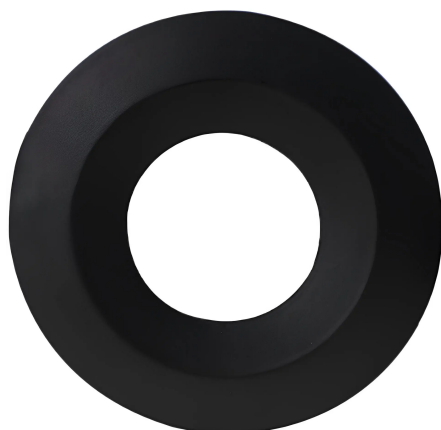

FIRE RATED DOWNLIGHT DL8

SPECIFICATION

- Colour Changing 3CCT Built-in LED Downlight
- Die-cast Aluminium Construction
- IP Rating: 65
- Wattage: 6W
- Lumen Output: 500 - 600lm
- Dimmable: YES
- CCT: 3000K / 4000K / 6500K (**Changeable via light switch**)
- Lifespan > 50,000 hours
- Optional Bezel Colour: White / Stain Chrome / Chrome / Polish Chrome / Satin Nickel / Gold/ Black
- Fire rated to 30/60/90mins

Measurements

- Dia: 90mm
- Height: 52mm
- Cut-out: 68mm

12 MONTHS GUARANTEE

[Read More](#)

SKU: 41202

Price: £16.67 + VAT

BLACK ROUND BEZEL

Black Round Bezel

- Suitable for use with our White SMD Outdoor Downlight RAV8FHF21-CEDC.
- Easy to attach.

[Read More](#)

SKU: 41097

Price: £1.67 + VAT

DOWNLIGHT BRUSHED CHROME BEZEL

DL8 brushed chrome bezel

[Read More](#)

SKU: 77259