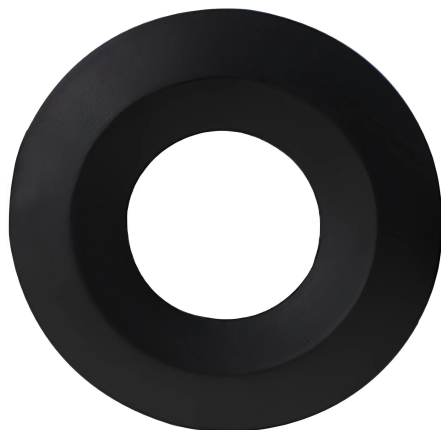

FIRE RATED DOWNLIGHT DL8

SPECIFICATION

- Colour Changing 3CCT Built-in LED Downlight
- Die-cast Aluminium Construction
- IP Rating: 65
- Wattage: 6W
- Lumen Output: 500 - 600lm
- Dimmable: YES
- CCT: 3000K / 4000K / 6500K (**Changeable via light switch**)
- Lifespan > 50,000 hours
- Optional Bezel Colour: White / Stain Chrome / Chrome / Polish Chrome / Satin Nickel / Gold/ Black
- Fire rated to 30/60/90mins

Measurements

- Dia: 90mm
- Height: 52mm
- Cut-out: 68mm

12 MONTHS GUARANTEE

[Read More](#)

SKU: 41202

Price: £16.67 + VAT

BLACK ROUND BEZEL

Black Round Bezel

- Suitable for use with our White SMD Outdoor Downlight RAV8FHF21-CEDC.
- Easy to attach.

[Read More](#)

SKU: 41097

Price: £1.67 + VAT

DOWNLIGHT BRUSHED CHROME BEZEL

DL8 brushed chrome bezel

[Read More](#)

SKU: 77259