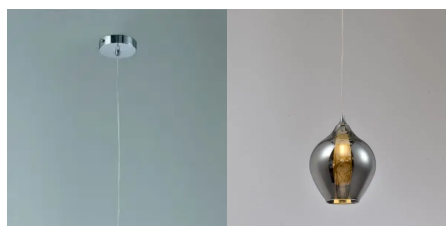

DARK SMOKE GLASS PENDANT LIGHT - CP31

• Specification

Size: 180x210mm

Colour: Smoke Grey

Glass: Smoke Glass

Bulbs/LED: AC220~240V - 1xE14 Bulbs

weight: 2.5kg

[Read More](#)

SKU: 11867

Price: £37.50 + VAT