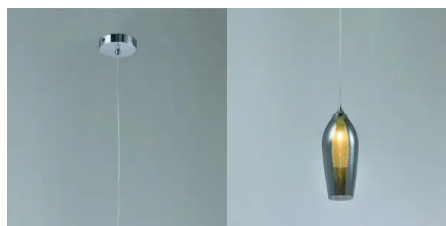

VICTORIA SMOKE PENDANT LIGHT - CP32

Specification

Size: 105x250mm

Colour: Smoke Grey

Glass: Smoke Glass

Bulbs/LED: AC220~240V - 1xE14 Bulbs

weight: 2.5kg

[Read More](#)

SKU: 11872

Price: £29.17 + VAT