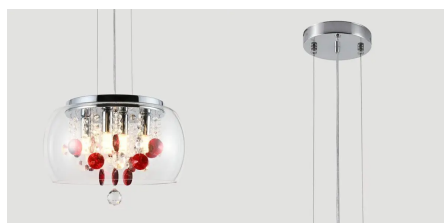

TABLE OF CONTENTS

Filament Pendants 2

FILAMENT PENDANTS

CLEAR GLASS GOLD CRYSTAL CEILING PENDANT LIGHT - CP54

Specification

Size: D400xH1500mm

Colour: Stainless Steel Chrome And Clear Glass with Clear Crystal And Gold Cap Same as the photo

Specification

Size: D400xH350mm

Colour: Stainless Steel Chrome And Smoke Glass With Zebra Shade

Bulbs/LED: AC220~240V - 6xE14 Bulbs

[Read More](#)

SKU: 15145

Price: ~~£137.50~~ Original price was: £137.50. £100.00 Current price is: £100.00. + VAT

CLEAR GLASS CRYSTAL CEILING PENDANT LIGHT - CP53

Specification

Size: D400xH1500mm

Colour: Stainless Steel Chrome And Clear Glass with Red & Clear Crystal

Bulbs/LED: AC220~240V - 6xE14 Bulbs

[Read More](#)

SKU: 15139

Price: ~~£200.00~~ Original price was: £200.00. £66.67 Current price is: £66.67. + VAT

VICTORIA SMOKE PENDANT LIGHT - CP32

Specification

Size: 105x250mm

Colour: Smoke Grey

Glass: Smoke Glass

Bulbs/LED: AC220~240V - 1xE14 Bulbs