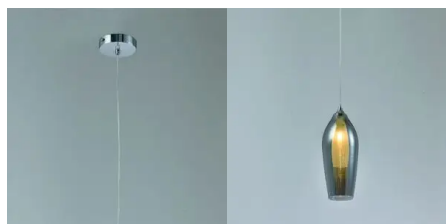

VICTORIA SMOKE PENDANT LIGHT - CP32

Specification

Size: 105x250mm

Colour: Smoke Grey

Glass: Smoke Glass

Bulbs/LED: AC220~240V - 1xE14 Bulbs

weight: 2.5kg

[Read More](#)

SKU: 11872

Price: £29.17 + VAT

LONG AMBER FILAMENT BULB DL9 - 3

SPECIFICATIONS

E27 Holder

Amber

Size: 160*340mm

Drop is adjustable

Bulb not included

12 MONTHS GUARANTEE

[Read More](#)

SKU: 9628

Price: ~~£45.00~~ Original price was: £45.00. £33.33 Current price is: £33.33. + VAT