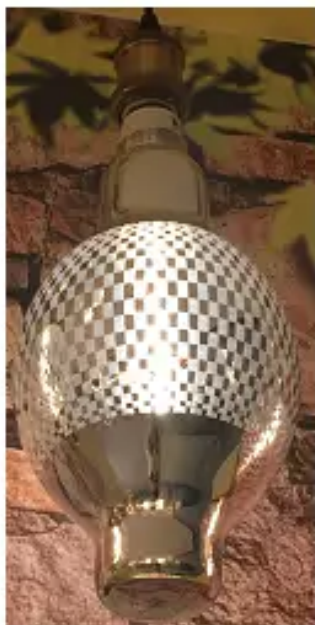

[Read More](#)

SKU: 4147539

Price: £22.50 + VAT

SILVER FILAMENT LED BULB 170*360MM A170 - M12

Filament style hanging bulb light. Ideal for any indoor settings, with a beautiful chrome design. This modern bulb will add a contemporary design to your home and give it revamped modern aesthetic. Easy to replace LED bulbs makes this a hassle free transition to a more energy efficient lighting replacement. E27 holder will make it easy for you to replace your current lighting, its as easy as changing a bulb.

SPECIFICATIONS

6W

E27 Holder

Silver + Glass

Colour Temperature - 2700k

Lumens: 200 Lm

Size: 170*360mm

12 MONTHS GUARANTEE