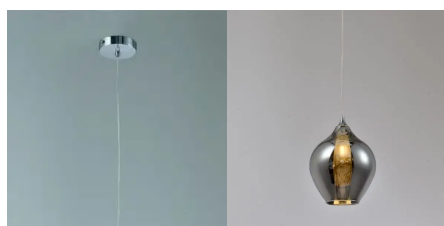

DARK SMOKE GLASS PENDANT LIGHT - CP31

Specification

Size: 180x210mm

Colour: Smoke Grey

Glass: Smoke Glass

Bulbs/LED: AC220~240V - 1xE14 Bulbs

weight: 2.5kg

[Read More](#)

SKU: 11867

Price: £37.50 + VAT