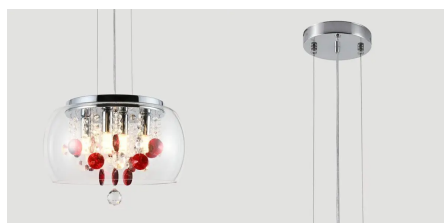

## CLEAR GLASS CRYSTAL CEILING PENDANT LIGHT - CP53

### Specification

Size: D400xH1500mm

Colour: Stainless Steel Chrome And Clear Glass with Red & Clear Crystal

Bulbs/LED: AC220~240V - 6xE14 Bulbs

[Read More](#)

**SKU:** 15139

**Price:** ~~£200.00~~ Original price was: £200.00. ~~£66.67~~ Current price is: £66.67. + VAT

## LUXURY MULTI BRANCH BRASS & CLEAR GLASS CHANDELIER - CP38

Specification

Size: 120mm

Colour: Metal Brass Gold

Glass: Vacuum plating Glass

Bulbs/LED: AC220~240V - 12xG9 Bulbs

weight: 6.5 kg

[Read More](#)

## VICTORIA SMOKE PENDANT LIGHT - CP32

Specification

Size: 105x250mm

Colour: Smoke Grey

Glass: Smoke Glass

Bulbs/LED: AC220~240V - 1xE14 Bulbs

weight: 2.5kg

[Read More](#)