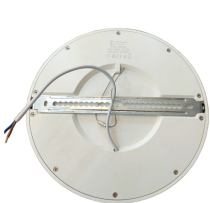

Our EcoSlim Surface Mounted LED Light is Designed To Seamlessly Merge With Modern Aesthetics and Illuminate Your Space.

- **Surface Mounted:** (Built-in driver)
- **Measurements:** **12W:** (L) 160mm x (W) 13mm/ **18W:** (L) 215mm x (W) 13mm
- **Lumens:** 1100lm (12W)/ 1700lm (18W)/ 2300lm (24W)
- **Colour Temperature:** 4000k (Cool White) or 6000k (Daylight White)
- **Free Shipping** On Orders Over £50
- **12 Month Warranty Included**

[Read More](#)

SKU: 5512

Price: £15.00 - £26.67 + VAT