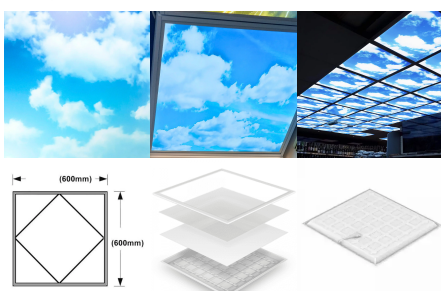

ULTRA BRIGHT 48W DIAMOND SHAPE LED CEILING PANEL LIGHT - COOL WHITE - 600 X 600MM

Ultra Bright 48W Unique Diamond Shape LED Ceiling Panel Light - Cool White

- **Unique Diamond Shape** - Slim Edge Frame
- **Bright Panel Lighting** - 7000K Colour Temperature (Cool White)
- **Powerful Wattage** - 48W
- **Driver** - High Quality Driver
- **Premium Quality** - Durable Aluminium Frame
- **Anti-Yellowing**
- **Easy To Install**
- **Measurement:** (H) 600 mm x (W) 600 mm
- **12 Month** Warranty Included
- **Free Shipping** For Orders Over £50.

[Read More](#)

SKU: 16492

Price: £29.17 Original price was: £29.17. ~~£25.00~~ Current price is: £25.00. + VAT

SKY & CLOUD LED CEILING PANEL LIGHT | 600 X 600MM | ANTI-YELLOWING

Bright Sky & Cloud Ceiling LED Panel Light

- **Unique Sky & Cloud Design**
- **Bright Panel Lighting** - 7000K Colour Temperature (Daylight White)
- **Powerful Wattage** - 48W (Bright & Powerful)
- **Measurement:** (H) 600 mm x (W) 600 mm
- **Voltage:** AC 85-265V
- **Lumen Output:** 5400 Lumens
- **IP Rating:** IP20
- **High Quality Driver:** Ecobrite Lufid
- **Premium Quality** - Durable Aluminium Panel
- **Anti-Yellowing & Flicker Free**
- **Easy To Install**
- **12 Month** Warranty Included
- **Free Delivery** Over £50