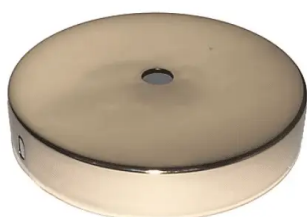

## GOLD FILAMENT BULB HOLDER

Gold Filament Bulb Holder

1. E27 Screw fitting
2. Adjustable Cable

**12 MONTHS GUARANTEE**

[Read More](#)

**SKU:** 6646

**Price:** ~~£10.83~~ Original price was: £10.83. ~~£8.33~~ Current price is: £8.33. + VAT

## SILVER FILAMENT BULB HOLDER

Silver Holder

1. Adjustable cable
2. E27 Screw connection

[Read More](#)

**SKU:** 7798

**Price:** ~~£10.83~~ Original price was: £10.83. ~~£8.33~~ Current price is: £8.33. + VAT