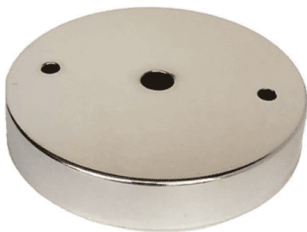

## CHROME FILAMENT BULB HOLDER

New Chrome Filament/Bulb Holder

1. Adjustable Holder Length
2. E27 Screw Fitting

[Read More](#)

**SKU:** 4886

**Price:** £12.49 + VAT