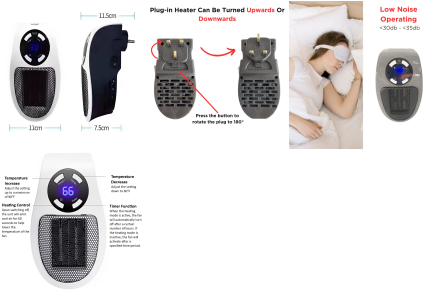

TABLE OF CONTENTS

Heating 2

HEATING

ELECTRIC PLUG IN MINI WALL HEATER 400W WITH REMOTE - MUG-16 GREY

Specifications:

- **Dimension:** 19 x 11 x 7.5cm
- **Available Colours:** White & Grey or Grey & Black
- **Power:** AC220-240V
- **Wattage:** 400W
- **Plug Type:** UK plug with Remote control
- **Timer Setting:** 1 - 12 Hours
- **Auto Shut Off Protection**
- **Remote Control Included**
- **2 x Fan Speed Setting**
- **Temperature Setting:** 15°C - 32°C
- **UK Plug**
- **12 Month Warranty Included**
- **Free Delivery Over £50**

[Read More](#)

SKU: 48551

Price: £10.83 + VAT

ELECTRIC PLUG IN MINI WALL HEATER 400W WITH REMOTE - MUG-16 WHITE

Specifications:

- **Dimension:** 19 x 11 x 7.5cm
- **Available Colours:** White & Grey or Grey & Black
- **Power:** AC220-240V
- **Wattage:** 400W
- **Plug Type:** UK plug with Remote control
- **Timer Setting:** 1 - 12 Hours
- **Auto Shut Off Protection**
- **Remote Control Included**
- **2 x Fan Speed Setting**
- **Temperature Setting:** 15°C - 32°C
- **UK Plug**
- **12 Month Warranty Included**
- **Free Delivery Over £50**

[Read More](#)

SKU: 40883
Price: £10.83 + VAT

INDEX

E

- Electric Plug In Mini Wall Heater 400W With Remote - MUG-16 Grey 1
- Electric Plug In Mini Wall Heater 400W With Remote - MUG-16 White 1