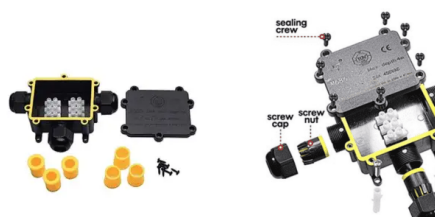

## 3 POLE T CABLE CONNECTOR

3 - Pole T - Cable Connector Waterproof IP68

T shaped cable connector for use indoors and outdoors for connecting cables with a diameter of 4 - 14 mm

Can be operated in environments where temperatures fluctuate from -40 °C to 105 °C and can handle voltages up to 450V