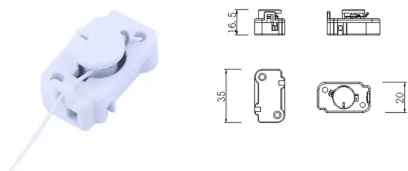

### Size:

Strip length 11 mm / 0.43 inch

Width 13.1 mm / 0.516 inch

Height 8.3 mm / 0.327 inch

Depth 18.6 mm / 0.732 inch

[Read More](#)

**SKU:** 5940

**Price:** £10.83 + VAT

## PULL SWITCH

Pull Switch

3 Amps with cord.

Most commonly used in bathrooms and attics.

[Read More](#)

**SKU:** 9949668

**Price:** £5.00 + VAT

## 3 POLE T CABLE CONNECTOR

3 - Pole T - Cable Connector Waterproof IP68

T shaped cable connector for use indoors and outdoors for connecting cables with a diameter of 4 - 14 mm

Can be operated in environments where temperatures fluctuate from -40 °C to 105 °C and can handle voltages up to 450V