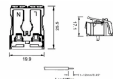

2 WAY PUSH WIRE CONNECTOR 863 SERIES (PACK OF 10)

2 Way push wire connector

16A 450V

Simple push and twist connection

Reusable connectors

Ease of use will reduce wiring connection time

[Read More](#)

SKU: 2424

Price: £3.00 + VAT

4 WAY SNAP CONNECTOR ECO-SPLICE (PACK OF 30)

4 Way Snap Connector - Pack of 25

Easy to use connectors reduce your wiring by up to 50%

Transparent housing to ensure secure connection.

Reusable

Specs:

Rated current: 32A

Rated voltage: 450V

Rated impulse voltage: 4KV

Can be handled in max temperature of 105 °C

Size:

Strip length 11 mm / 0.43 inch

Width 24.2 mm / 0.953 inch

Height 8.3 mm / 0.327 inch

Depth 18.6 mm / 0.732 inch

[Read More](#)

SKU: 5954

Price: £11.67 + VAT