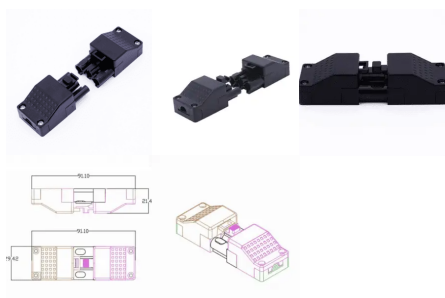

Plug Connector

Plug and play, easy installation
16A 500VAC high voltage test,
TUV / CE / RoHS approval for safety and security

Waterproof IP68

Screws Included

[Read More](#)

SKU: 34799

Price: £5.00 + VAT