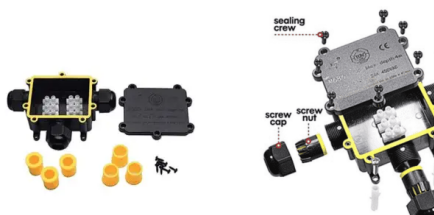

## 3 POLE T CABLE CONNECTOR

3 - Pole T - Cable Connector Waterproof IP68

T shaped cable connector for use indoors and outdoors for connecting cables with a diameter of 4 - 14 mm

Can be operated in environments where temperatures fluctuate from -40 °C to 105 °C and can handle voltages up to 450V