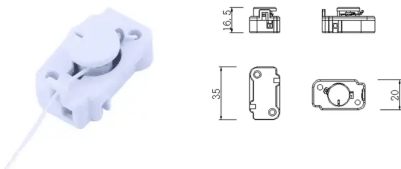

### Size:

Strip length 11 mm / 0.43 inch

Width 13.1 mm / 0.516 inch

Height 8.3 mm / 0.327 inch

Depth 18.6 mm / 0.732 inch

[Read More](#)

**SKU:** 5940

**Price:** £10.83 + VAT

## PULL SWITCH

Pull Switch

3 Amps with cord.

Most commonly used in bathrooms and attics.

[Read More](#)

**SKU:** 9949668

**Price:** £5.00 + VAT